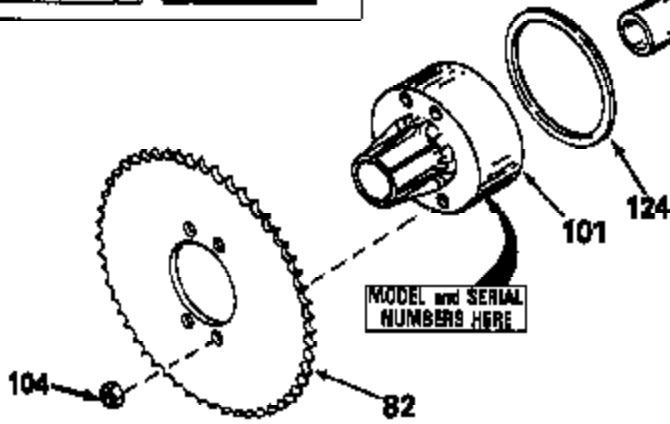

# JOIST

SICHER IST DAS:  
DAS ORIGINAL

|     |     |
|-----|-----|
| 47  | 48  |
| 47A | 48A |
| 47B | 48B |
| 47C | 48C |
| 47D | 48D |
| 47E | 48E |
| 47H | 48H |
| 47L | 48L |

|     |     |
|-----|-----|
| 47M | 48M |
| 47P | 48P |
| 47R | 48R |
| 47V | 48V |
| 47W | 48W |
| 47X | 48X |

| Ref # | Part Number | Qty | Description                              |
|-------|-------------|-----|--|
| 13    | 778368      | 2   | Bevel Gear (13 teeth) (Incl. 14)         |
| 14    | 778368      | 2   | Bevel Pinion (13 teeth) (Incl. 13)       |
| 17    | 786040      | 1   | Drive Pin                                |
| 26    | 792125      | 4   | Retaining Ring (pkg of 2)                |
| 31A   | 780096      | 2   | Flat Washer .625 ID x .057W              |
| 31    | 780001      | 2   | Flat Washer .750 ID X .056W              |
| 47M   | 774816      | 1   | Axle (10" long)                          |
| 48M   | 774817      | 1   | Axle (18-5/8" long)                      |
| 82    | 786041A     | 1   | Optional Sprocket (45 teeth - 7.389" OD) |
| 82    | 786042      | 1   | Optional Sprocket (40 teeth - 6.650" OD) |
| 82    | 786043      | 1   | Optional Sprocket (54 teeth - 8.823" OD) |
| 82    | 786051      | 1   | Optional Sprocket (60 teeth - 9.841" OD) |
| 82    | 786070      | 1   | Optional Sprocket (48 teeth - 7.920" OD) |
| 90    | 788067B     | 1   | Grease (32 oz. bottle Bentonite greas e) |
| 101   | 774344      | 1   | Differential Carrier (Incl. 137)         |
| 102   | 774345      | 1   | Differential Carrier (Incl. 139)         |
| 103   | 792041      | 4   | Screw 5/16-18 x 3-3/4"                   |
| 137   | 780077      | 1   | Bushing .7505                            |
| 139   | 780077      | 1   | Bushing .7505                            |

100-196B Peerless  
 Page 2 of 2