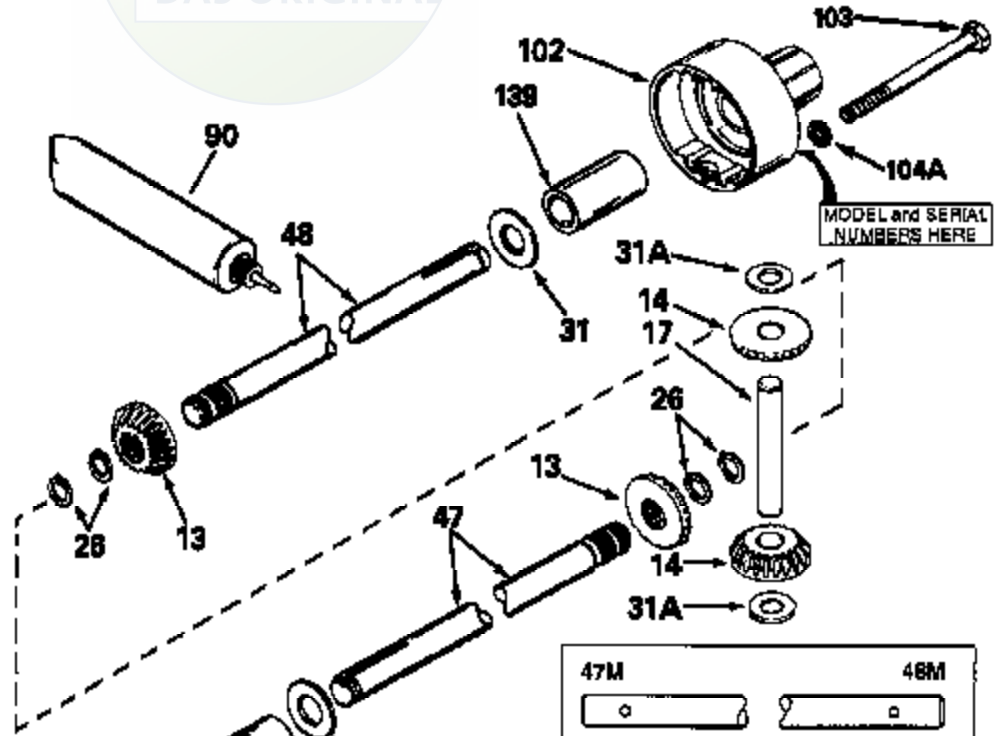

# JOIST

SICHER IST DAS:  
DAS ORIGINAL

|     |     |
|-----|-----|
| 47  | 48  |
| 47A | 48A |
| 47B | 48B |
| 47C | 48C |
| 47D | 48D |
| 47E | 48E |
| 47H | 48H |
| 47L | 48L |

|     |     |
|-----|-----|
| 47M | 48M |
| 47P | 48P |
| 47R | 48R |
| 47V | 48V |
| 47W | 48W |
| 47X | 48X |

| Ref # | Part Number | Qty | Description                              |
|-------|-------------|-----|--|
| 13    | 778368      | 2   | Bevel Gear (13 teeth) (Incl. 14)         |
| 14    | 778368      | 2   | Bevel Pinion (13 teeth) (Incl. 13)       |
| 17    | 786040      | 1   | Drive Pin                                |
| 26    | 792125      | 4   | Retaining Ring (pkg of 2)                |
| 31A   | 780096      | 2   | Flat Washer .625 ID x .057W              |
| 31    | 780001      | 2   | Flat Washer .750 ID X .056W              |
| 47M   | 774816      | 1   | Axle (10" long)                          |
| 48M   | 774817      | 1   | Axle (18-5/8" long)                      |
| 82    | 786041A     | 1   | Optional Sprocket (45 teeth - 7.389" OD) |
| 82    | 786042      | 1   | Optional Sprocket (40 teeth - 6.650" OD) |
| 82    | 786043      | 1   | Optional Sprocket (54 teeth - 8.823" OD) |
| 82    | 786051      | 1   | Optional Sprocket (60 teeth - 9.841" OD) |
| 82    | 786070      | 1   | Optional Sprocket (48 teeth - 7.920" OD) |
| 90    | 788067B     | 1   | Grease (32 oz. bottle Bentonite greas e) |
| 101   | 774344      | 1   | Differential Carrier (Incl. 137)         |
| 102   | 774345      | 1   | Differential Carrier (Incl. 139)         |
| 103   | 792041      | 4   | Screw 5/16-18 x 3-3/4"                   |
| 137   | 780077      | 1   | Bushing .7505                            |
| 139   | 780077      | 1   | Bushing .7505                            |

100-196B Peerless  
 Page 2 of 2